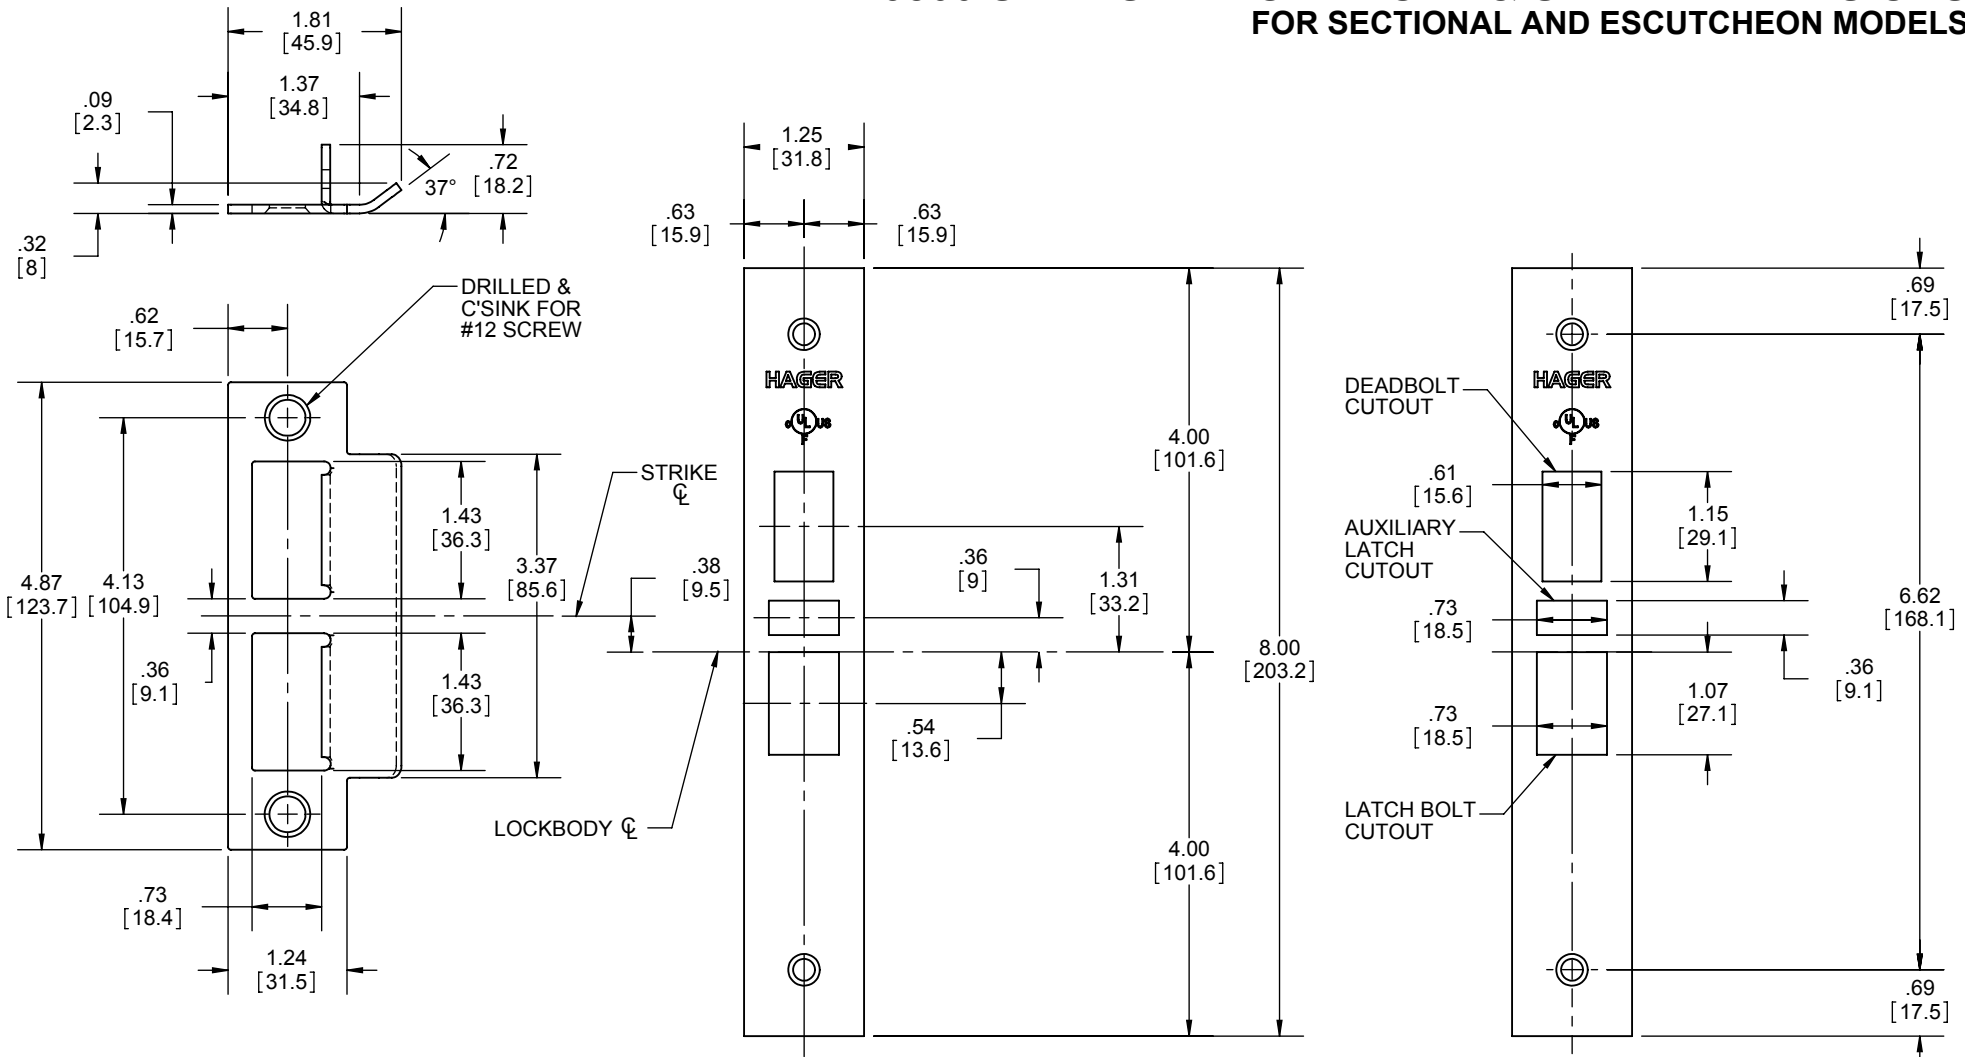

3800 SERIES ARMOR FRONT & STRIKE DIMENSIONS FOR SECTIONAL AND ESCUTCHEON MODELS

3985 STANDARD ASA STRIKE

ARMOR FRONT

ARMOR FRONT

LATCH x AUX LATCH x DEADBOLT	LATCH x AUX LATCH	LATCH x DEADBOLT	LATCH ONLY	DEADBOLT ONLY
				
<p>FUNCTIONS: 3853 3881</p>	<p>FUNCTIONS: 3850 3870 3880</p>	<p>FUNCTIONS: 3857</p>	<p>FUNCTIONS: 3810 3840</p>	<p>FUNCTIONS: 3860 3862 3863 3864</p>