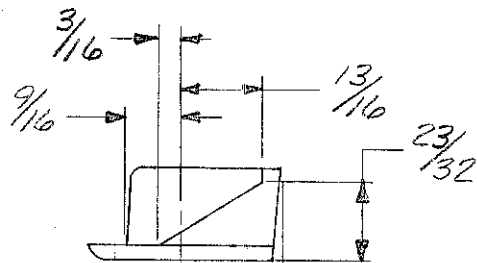

STRIKE #		DIM. A
877	1 3/4"	1.770
815		1.750
877	2"	2.020
815		2.000
877	2 1/4"	2.270
815		2.250
877	2 1/2"	2.520
815		2.500
877	2 3/4"	2.770
815		2.750
877	3"	3.020
		3.000

RHRB STRIKE SHOWN (F)

4° SYM. TO ϕ

(G)

FURNISHED WITH TWO #12 x 1 WOOD SCREWS OR #12-24 x 1/2 FL. HD. MACHINE SCREWS

ϕ OF LOCK FRONT AND STRIKE

FLUSH WITH SURFACE OF DOOR (G)

LHRB STRIKE SHOWN (F)

(2) - (1) 815 STRIKE IS NYLON COATED.

(1) - DIMENSIONS SHOWN ARE MAX. PART DIMENSIONS