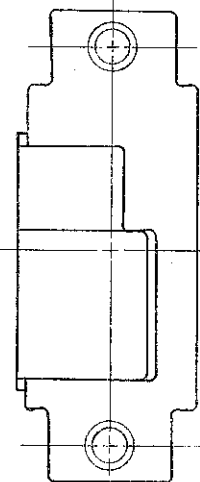

STRIKE #		DIM. A
877	1 3/4"	1.770
815		1.750
877	2"	2.020
815		2.000
877	2 1/4"	2.270
815		2.250
877	2 1/2"	2.520
815		2.500
877	2 3/4"	2.770
815		2.750
877	3"	3.020
		3.000

RHRB STRIKE SHOWN (F)

4° SYM. TO ϕ

(G)

FURNISHED WITH TWO #12 x 1 WOOD SCREWS OR #12-24 x 1/2 FL. HD. MACHINE SCREWS

ϕ OF LOCK FRONT AND STRIKE

FLUSH WITH SURFACE OF DOOR (G)

LHRB STRIKE SHOWN (F)

(2) - (1) 815 STRIKE IS NYLON COATED.

(1) - DIMENSIONS SHOWN ARE MAX. PART DIMENSIONS