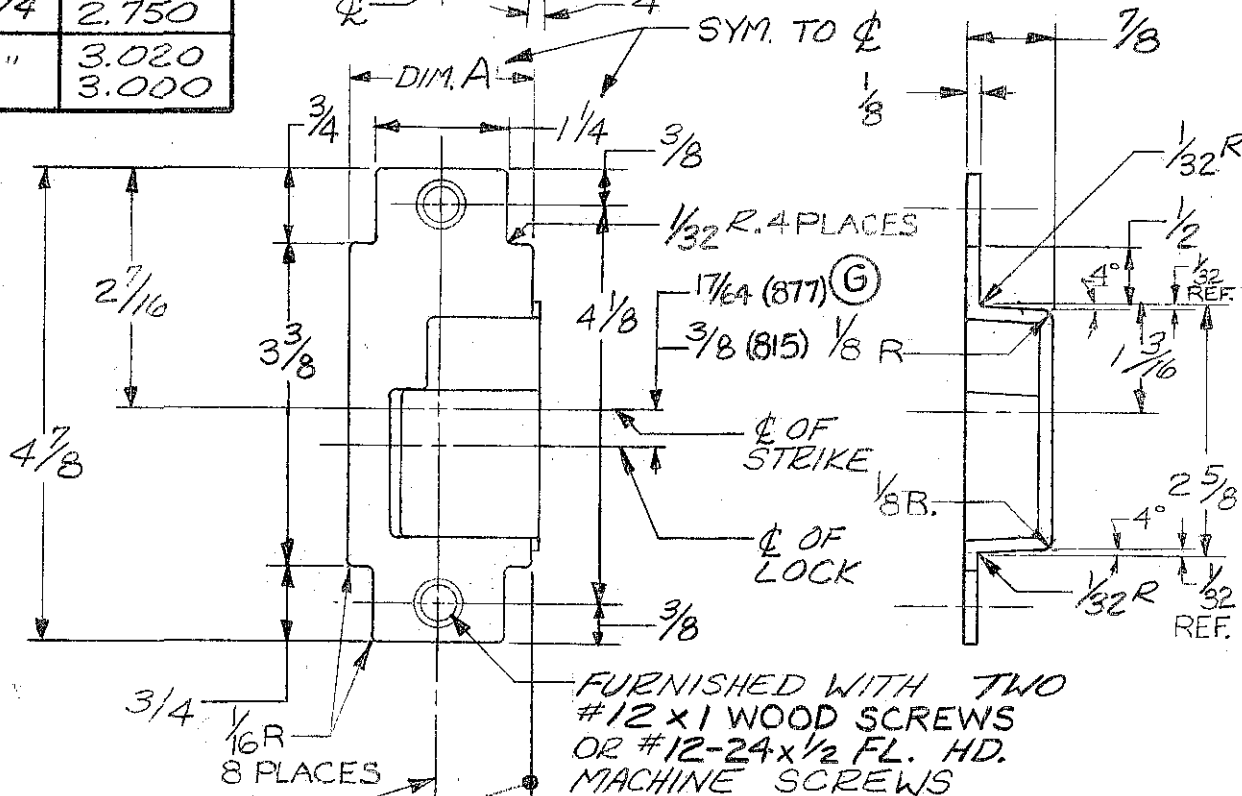

STRIKE #		DIM. A
877	1 3/4"	1.770
815		1.750
877	2"	2.020
815		2.000
877	2 1/4"	2.270
815		2.250
877	2 1/2"	2.520
815		2.500
877	2 3/4"	2.770
815		2.750
877	3"	3.020
		3.000

RHRB STRIKE SHOWN (F)

4° SYM. TO ϕ

(G)

FURNISHED WITH TWO #12 x 1 WOOD SCREWS OR #12-24 x 1/2 FL. HD. MACHINE SCREWS

ϕ OF LOCK FRONT AND STRIKE

FLUSH WITH SURFACE OF DOOR (G)

LHRB STRIKE SHOWN (F)

(2) - (1) 815 STRIKE IS NYLON COATED.

(1) - DIMENSIONS SHOWN ARE MAX. PART DIMENSIONS

(G)

SARGENT & COMPANY

NEW HAVEN 9, CONN.

TEMPLATE -
OPEN BACK STRIKE
(CATALOG NOS 815 & 877)

RELEASE DATE

7 Sept 99

TEMPLT NO.

4192G