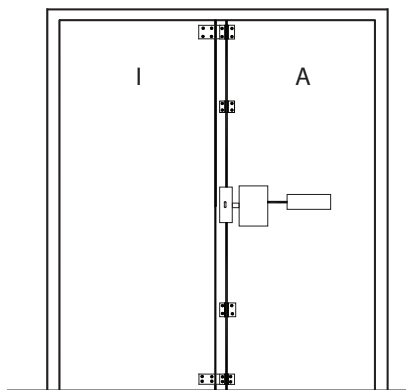

Features

- Heavy duty 3/8" diameter bolts
- VRA-143B secures a single or a pair of doors with one ECL-230D Series Lock, allowing outside access to the active door
- 2 VRA-143C assemblies hold a pair of doors with 2 ECL-230D Series locks, allowing outside access to the active door
- 2 VRA-143D assemblies hold a pair of doors with 2 ECL-230D series locks & permit independent operation of each leaf
- Non-handed
- Sizes accommodate 80" & 120" doors

Riser Diagram

I = Inactive Leaf

A = Active Leaf

A = Active Leaf

I = Inactive Leaf

A = Active Leaf

Type "B"

Type "C"

Type "D"

Mechanical Options

- Option B (std) - Active leaf opens both
- Option C - Active leaf opens first; Inactive leaf remains locked until ECL-230D is activated
- Option D - Each leaf independent
- Door Heights - 84" (std) Special 85" to 96" and over 96"