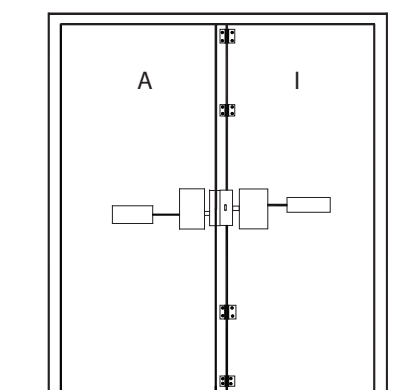

VERTICAL ROD ASSEMBLIES

VRA-143 SERIES

for Detex Exit control Lock Systems (230 Series)

A Vertical Rod Assembly (VRA) is used with a Detex Exit Control Lock (ECL-230D) to provide exit control security on an outswinging double doors. In addition it may be used on a single door installation to provide top and bottom latching instead of the single point latching provided by the Exit Control Lock itself.

Features

- Heavy duty 3/8" diameter bolts
- VRA-143B secures a single or a pair of doors with one ECL-230D Series Lock, allowing outside access to the active door
- 2 VRA-143C assemblies hold a pair of doors with 2 ECL-230D Series locks, allowing outside access to the active door
- 2 VRA-143D assemblies hold a pair of doors with 2 ECL-230D series locks & permit independent operation of each leaf
- Non-handed
- Sizes accommodate 80" & 120" doors

Riser Diagram

I = Inactive Leaf

A = Active Leaf

A = Active Leaf

I = Inactive Leaf

A = Active Leaf

Type "B"

Type "C"

Type "D"

Mechanical Options

- Option B (std) - Active leaf opens both
- Option C - Active leaf opens first; Inactive leaf remains locked until ECL-230D is activated
- Option D - Each leaf independent
- Door Heights - 84" (std) Special 85" to 96" and over 96"