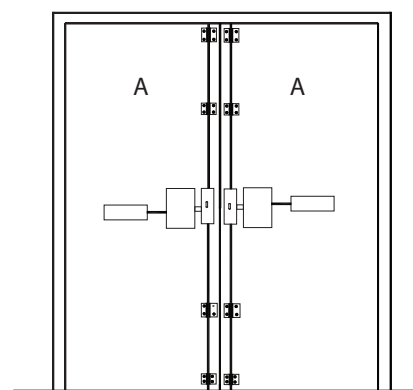

VERTICAL ROD ASSEMBLIES

VRA-143 SERIES

for Detex Exit control Lock Systems (230 Series)

A Vertical Rod Assembly (VRA) is used with a Detex Exit Control Lock (ECL-230D) to provide exit control security on an outswinging double doors. In addition it may be used on a single door installation to provide top and bottom latching instead of the single point latching provided by the Exit Control Lock itself.

Features

- Heavy duty 3/8" diameter bolts
- VRA-143B secures a single or a pair of doors with one ECL-230D Series Lock, allowing outside access to the active door
- 2 VRA-143C assemblies hold a pair of doors with 2 ECL-230D Series locks, allowing outside access to the active door
- 2 VRA-143D assemblies hold a pair of doors with 2 ECL-230D series locks & permit independent operation of each leaf
- Non-handed
- Sizes accommodate 80" & 120" doors

Riser Diagram

I = Inactive Leaf

A = Active Leaf

A = Active Leaf

I = Inactive Leaf

A = Active Leaf

Type "B"

Type "C"

Type "D"

Mechanical Options

- Option B (std) - Active leaf opens both
- Option C - Active leaf opens first; Inactive leaf remains locked until ECL-230D is activated
- Option D - Each leaf independent
- Door Heights - 84" (std) Special 85" to 96" and over 96"