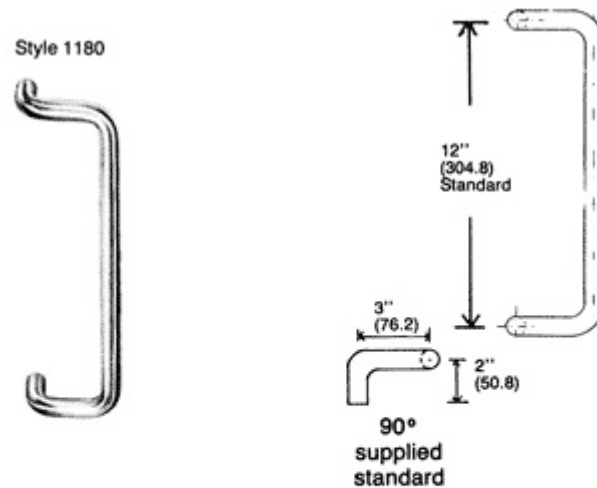

Door Pull/Push 1180 Series, Style 1180

GSH 1180-2

Diameter Suffix Code

- 1 = 3/4" (19.05)
- 2 = 1" (25.4)
- 3 = 1 1/4" (31.75)
- 4 = 1 1/2" (38.1)

For other dimensions, specify

- ❖ Centre 12" (304.8)
- ❖ Material 1" (25.4) diameter
- ❖ Weight: Aluminum, 1.56 lbs (.73 kgs), multiply by three for other materials
- ❖ Finish: C32D, C28, C26D, C15, C10B, C10, C4