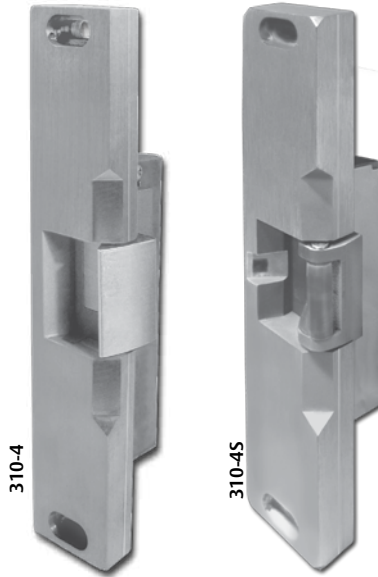

## Industrial grade electric strikes for use with rim exit devices

fire rated

UL 1034  
burglary listed

grade 1

These heavy duty electric strikes offer amazing versatility. Both the 310-4 and 310-4S come with a standard 3/4" thick faceplate, suitable for metal frames. For aluminum frames, an integrated shim quickly unscrews to create a 1/2" faceplate.

#### 310-4

For up to 3/4" pullman style latchbolts on single doors

- PK keeper standard

#### 310-4S

For squarebolt style latchbolts like

- Corbin Russwin® ED4200S, ED5200S and ED5200SA SecureBolt™
- Yale® 7150(F), 7250, 7270M(F) Squarebolt® Exit Devices
- SK keeper standard

## Standard Features

- Integrated shim for quick customization of faceplate thickness (3/4" to 1/2")
- Tamper resistant, heavy-duty construction
- Constructed entirely of stainless steel for strength and corrosion resistance
- Static strength 1,500 lbs.
- Dynamic strength 70 ft-lbs.
- Endurance rating 500,000 cycles
- Integrated ramps to better accommodate deadlatches
- Set screws for horizontal lockdown
- In-frame horizontal adjustability
- Wider faceplate (1-3/4") for greater versatility
- Non-handed
- Fail Secure (standard)
- Plug-in connector
- Five year limited warranty