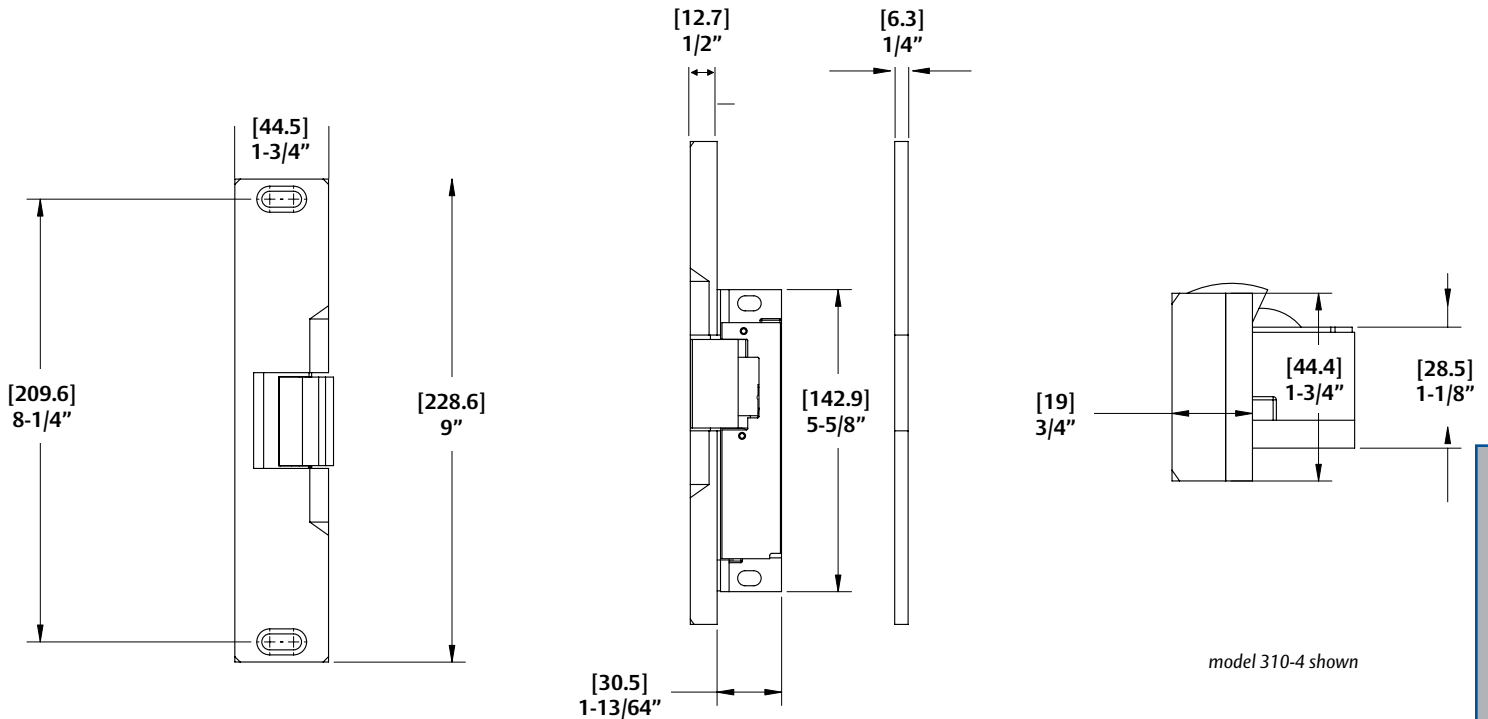

Folger Adam®

310-4

Electrical

- .51 Amps @ 12VDC continuous duty
- .25 Amps @ 24VDC continuous duty

Standard Features

- Integrated shim for quick customization of faceplate thickness (3/4" to 1/2")
- Tamper resistant, heavy-duty construction
- Constructed entirely of stainless steel for strength and corrosion resistance
- Static strength 1,500 lbs.
- Dynamic strength 70 ft-lbs.
- Endurance rating 500,000 cycles
- Integrated ramps to better accommodate deadlatches
- Set screws for horizontal lockdown
- In-frame horizontal adjustability
- Wider faceplate (1-3/4") for greater versatility
- Non-handed
- Fail Secure (standard)
- Plug-in connector
- Five year limited warranty

Optional Features

- Fail Safe
- LCBMA - Latchbolt & Locking Cam Monitor with Auxiliary Switch

Accessories

- SMB - Surface mounting box
- 2001-1- Wire-in bridge rectifier
- 2001M - Plug-in bridge rectifier
- 2004M - ElectroLynx® adapter
- 2005M3 - SMART Pac III™
- 2006M - Plug-in buzzer

Finishes

- 630 - Satin stainless steel finish
- 605 - Bright brass finish
- 606 - Satin brass finish
- 612 - Satin bronze finish
- 613 - Bronze toned finish
- 629 - Bright stainless steel finish