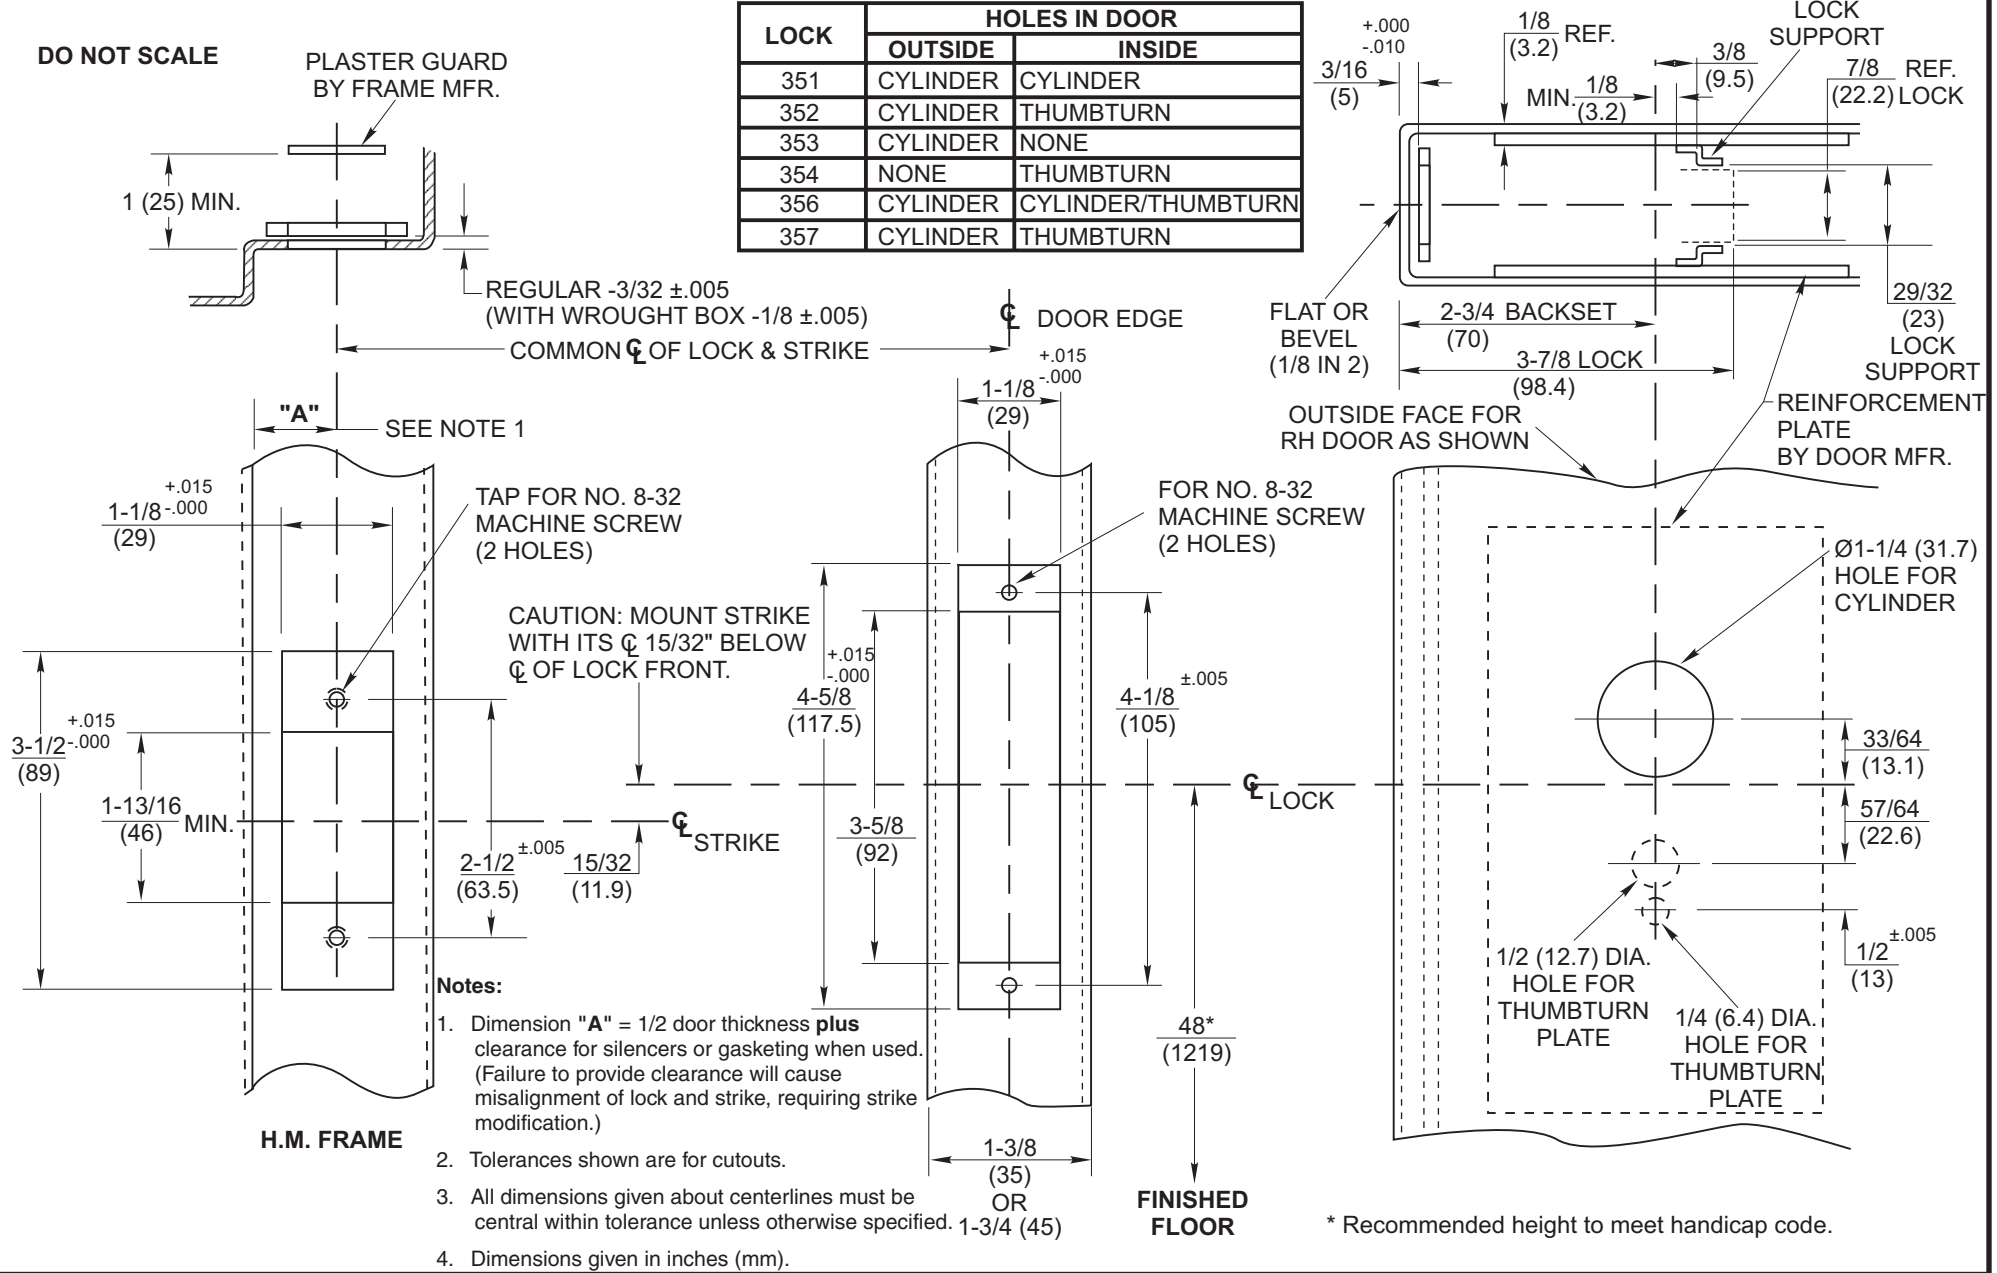

**DO NOT SCALE**

LOCK	HOLES IN DOOR	
	OUTSIDE	INSIDE
351	CYLINDER	CYLINDER
352	CYLINDER	THUMBTURN
353	CYLINDER	NONE
354	NONE	THUMBTURN
356	CYLINDER	CYLINDER/THUMBTURN
357	CYLINDER	THUMBTURN

\* Recommended height to meet handicap code.

**350 Series Mortise Deadlocks**  
**2-3/4" Backset with Standard Strike (ANSI/BHMA A156.115)**  
**H.M. Door and Frame Preparation**

**Yale** 100 Yale Ave.  
 Lenoir City, TN 37771-3226  
 1-800-438-1951  
 www.yalelocks.com

TEMPLATE NUMBER **7003-1007** DATE **01-11**