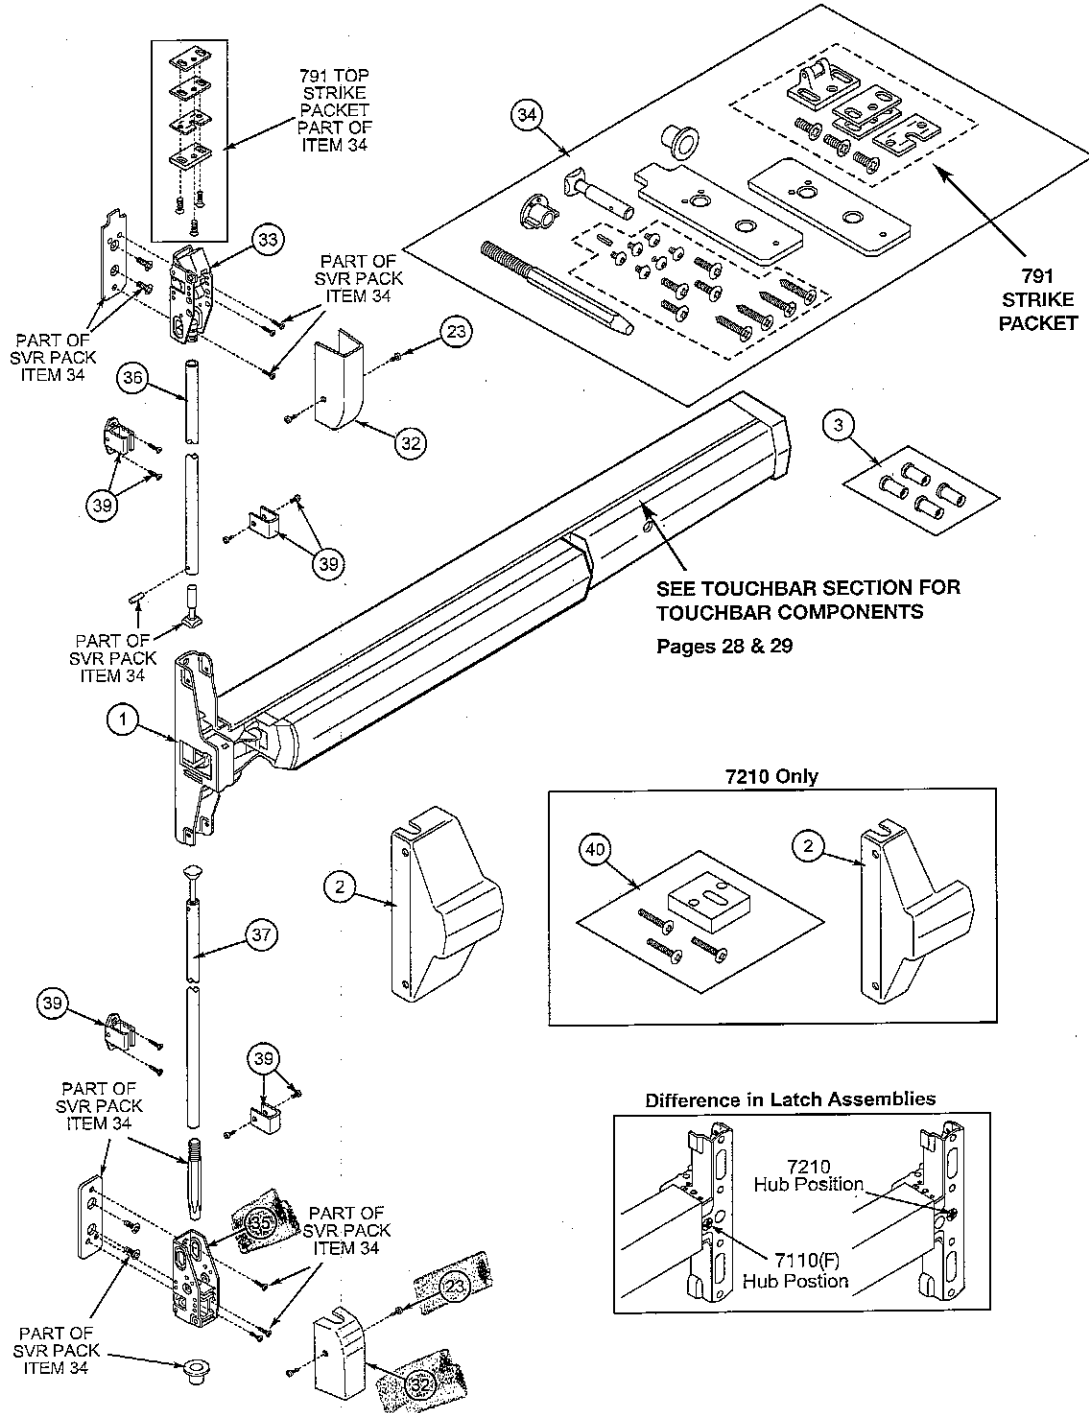

7110(F)/7210 surface vertical rod

7210M(F) surface vertical rod

ITEM	PART NO.	DESCRIPTION
1	60-7210-0354-048	Latch Assembly 7210M, 7210MF (Must Specify Hand)
2	60-7010-X069-FIN Not Available	Cover 7210M 7210MF (L)
3	03-0080-5047-FIN	Sex Nut Pack (4) Fire Rated Only
23	81-9500-1549-FIN	Screw Packet, Cover #8-32 x 5/16" UFPHMS (5)
32	60-7010-X040-FIN	Cover, Top & Bottom Latches (2)
33	60-7010-0049-999 60-7010-0050-VEN	Top Latch 7210M 7210MF
34	81-9500-1512-000 60-7110-1038-048 60-7010-1039-048 60-7010-1067-048 99-9999-4308-999 60-1500-6150-999 60-7010-1070-018 60-7010-1055-200 81-9500-1546-000 03-0080-5047-FIN 81-9500-1454-200	SVR Pack Consists of the following: Top Mtg. Plate Bottom Mtg. Plate Top Rod Connector Rod Connecting Pin Drill Jig Floor Bolt Strike Latch Mounting Screw Pack Sex Nut Pack (4) Fire Rated Only 791 Top Strike Packet

ITEM	PART NO.	DESCRIPTION
35	60-7010-0054-000 60-7010-0053-000	Bottom Bolt Case 7210M 7210MF 32
36	60-7010-X052-FIN	Top Rod
37	60-7010-0020-FIN	Bottom Rod Assembly
39	81-9500-1514-FIN 60-7010-9050-999 60-7010-X051-FIN 81-3110-0412-058 81-0011-0404-FIN	Rod Guide Packet Consists of the following: Guide, Rod (1) Cover, Rod Guide (1) Screw, #8 x 1/2 (2) RPHMS (4) Screw, #8-32 x 1/4" (2) FPHMS (4)