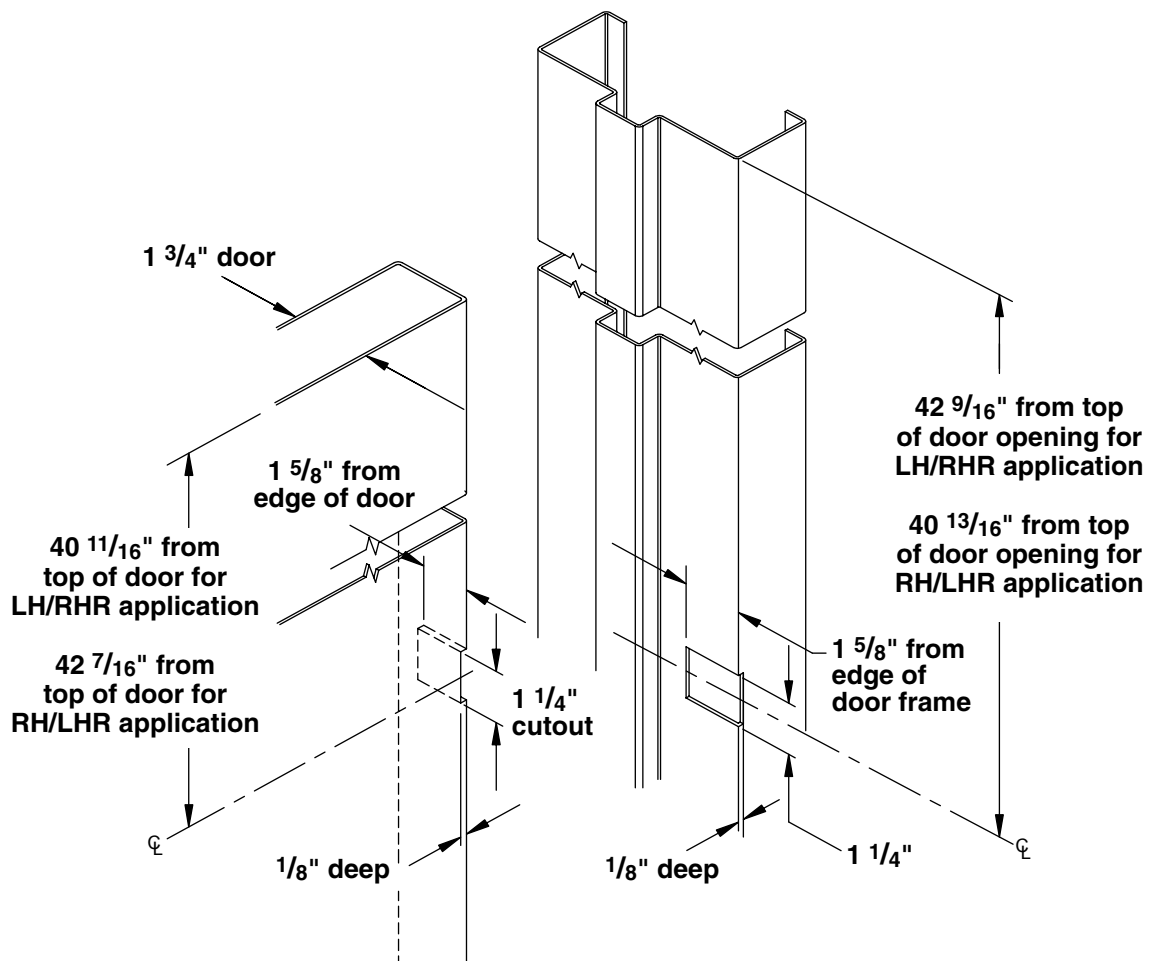

TECH MEMO

"CE" Concealed Current Transfer Preparation for 7' 200, 300 and 3500 Series Hinges for Hinges Up to 83 1/8"

Frame and Door

www.markar.com

IMPORTANT: Please indicate desired handing and location when ordering custom location other than shown.

Left Hand Application Shown

Note: Dimensions are true based on industry standard of 1/8" clearance between top of door opening and top of door.

ASSA ABLOY

260 Santa Fe Street, Pomona, California 91767
800-872-3267 ■ fax 800-232-6752