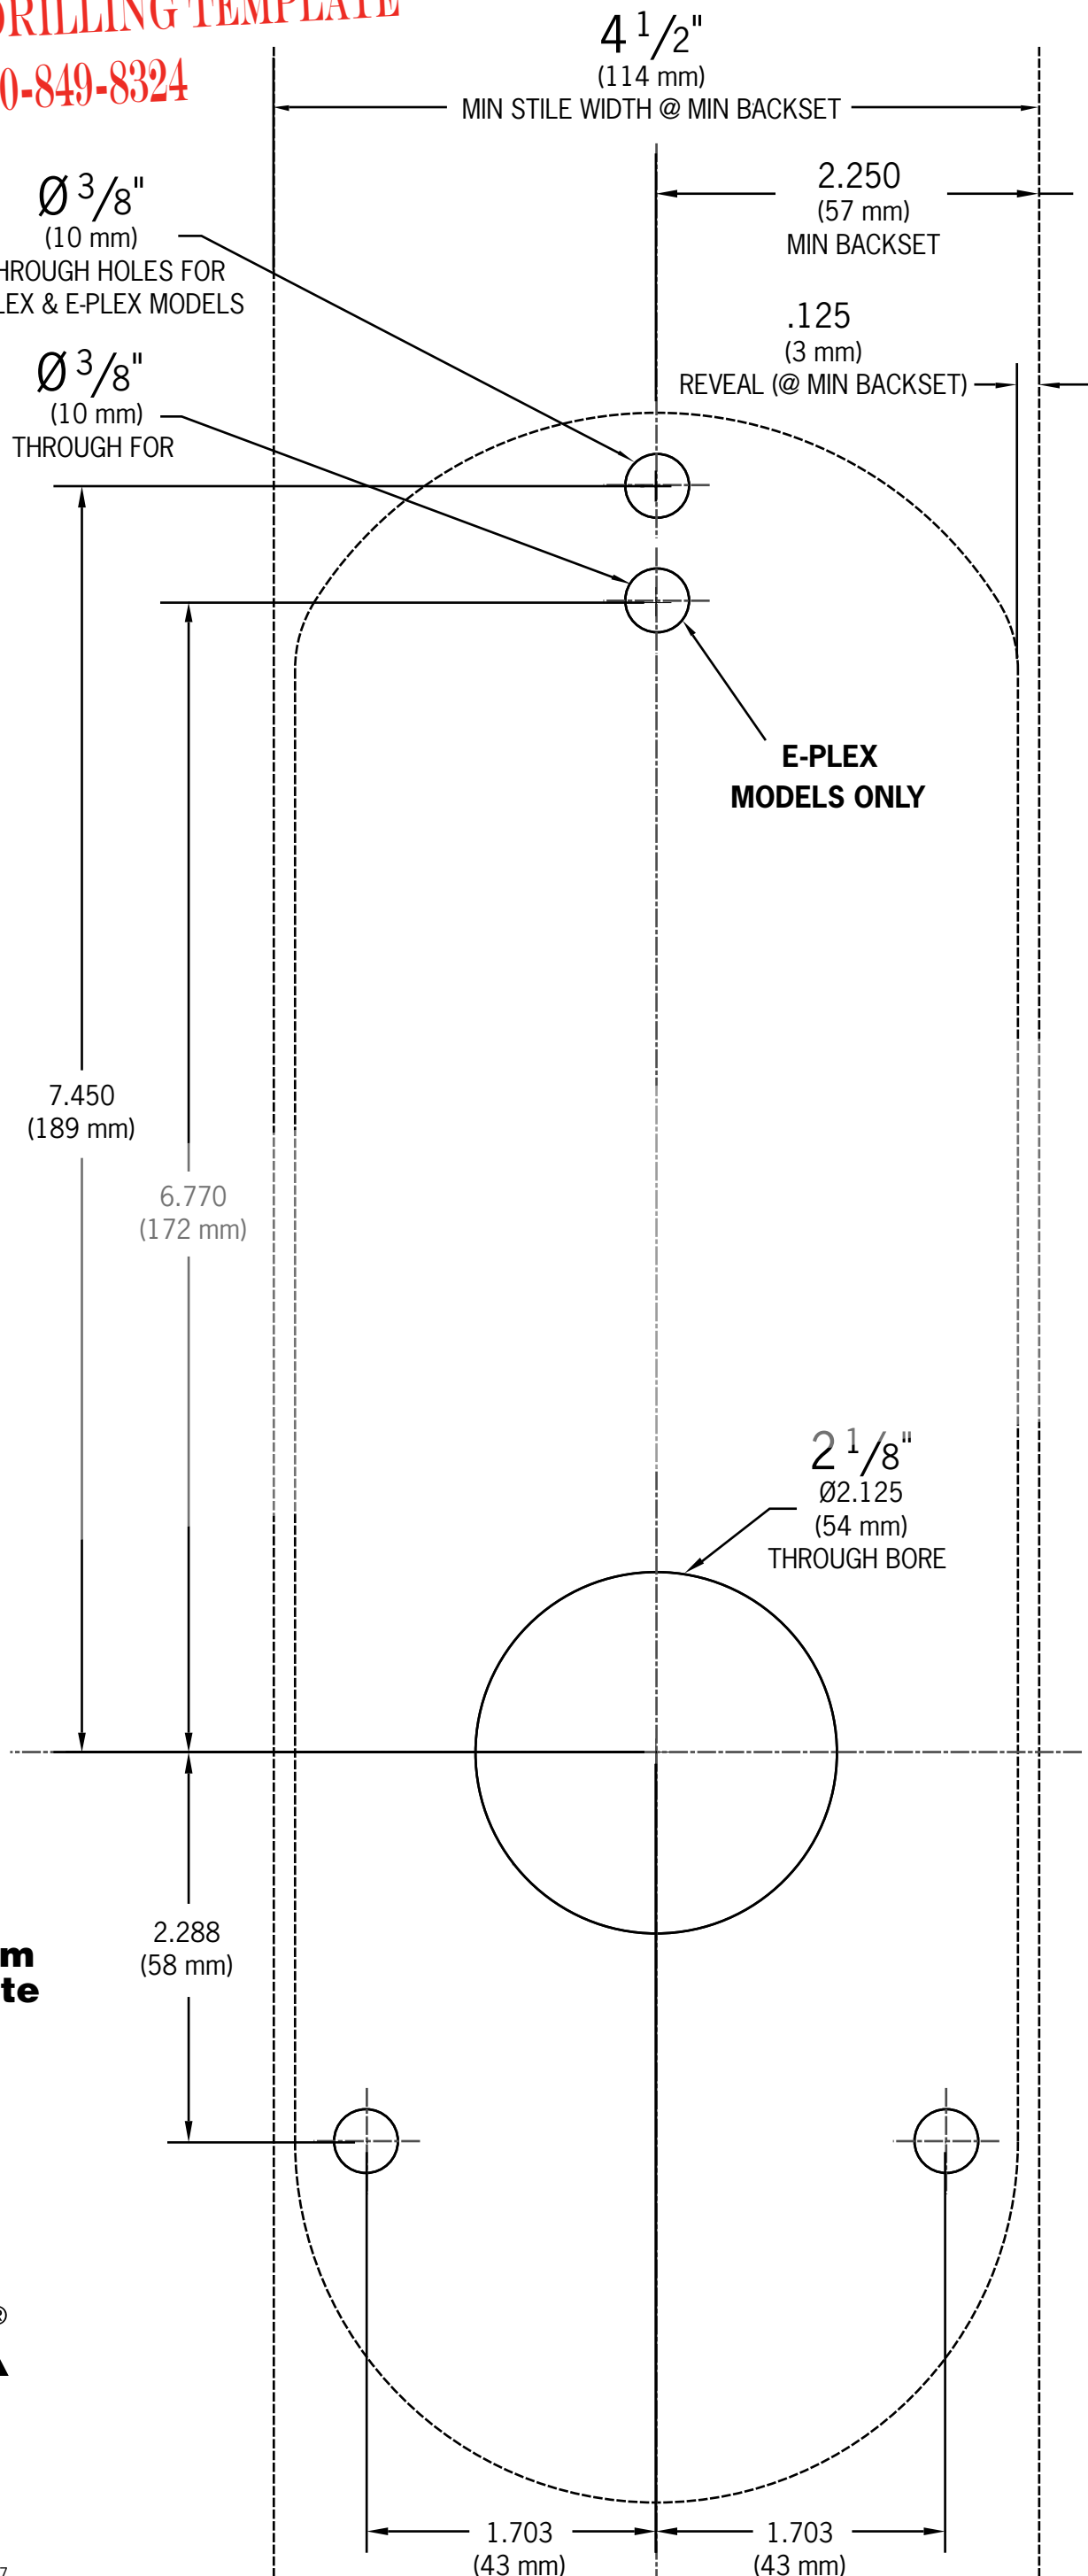

REFERENCE ONLY, NOT TO SCALE
DO NOT USE AS A DRILLING TEMPLATE

CALL 800-849-8324

SIMPLEX[®]
5000

E-PLEX[®]
5x00

**Exit Trim
Template**

KABA[®]

2941 Indiana Avenue
Winston-Salem, NC 27105 USA
Tel: (800) 849-8324 (336) 725-1331
Fax: (800) 346-9640 (336) 725-3269