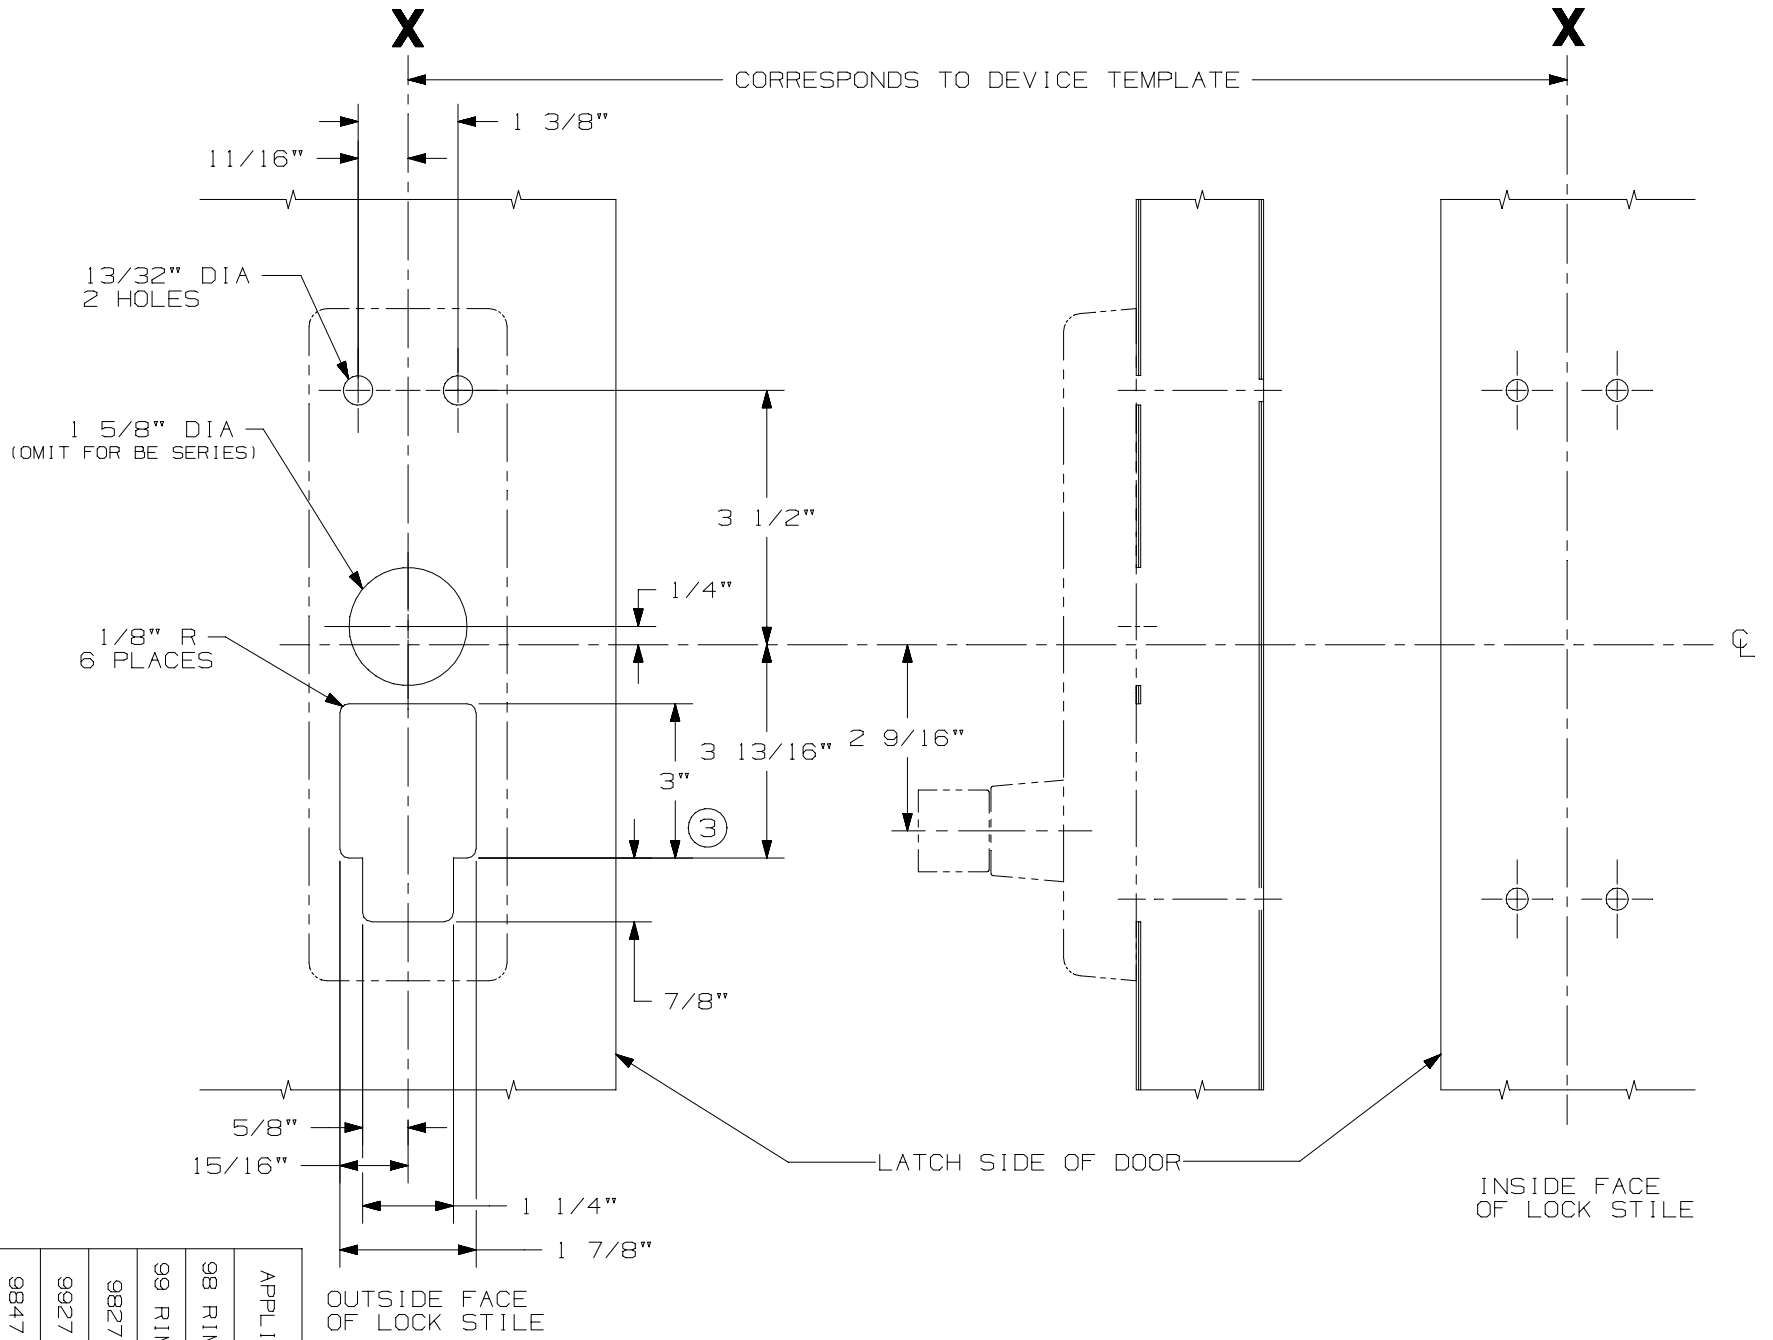

NOTES: SEE MASTER SHEET #10001 FOR SUGGESTED REINFORCING

994/996L & 994/996L-BE R/V SERIES
TRIM METAL DOOR APPLICATION ④

TEMPLATE
NUMBER:

200003_4

DATE:
10-16-03

APPLICATIONS
98 RIM SERIES
99 RIM SERIES
9827 SERIES
9927 SERIES
9847 SERIES
9947 SERIES

OUTSIDE FACE OF LOCK STILE

INSIDE FACE OF LOCK STILE

LHR SHOWN
RHR OPPOSITE