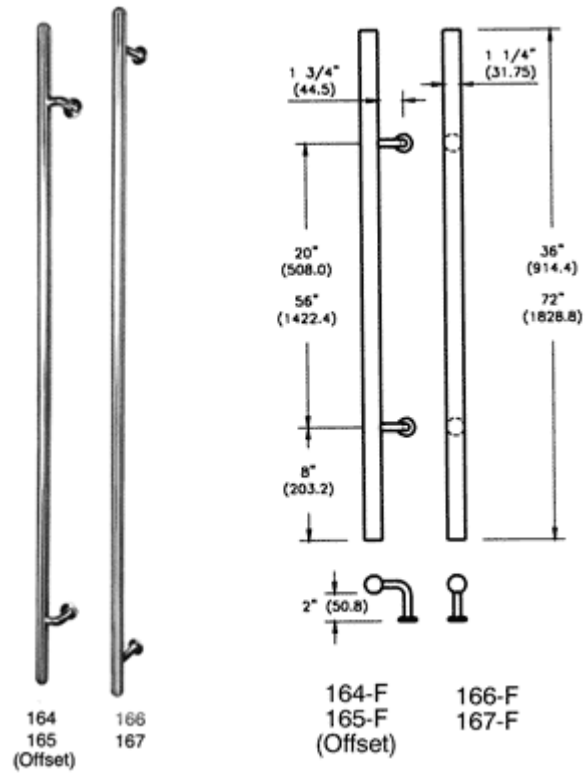

Door Pull/Push 20" C.C.

GSH 166

- ❖ Grip 1 1/4" (31.75) O.D., C.C. 20" (508.0), O.A. 36" (914.4)
- ❖ Material: Brass, Bronze, Stainless Steel, Aluminum
- ❖ Finish: C32D, C28, C26D, C15, C10B, C10, C4