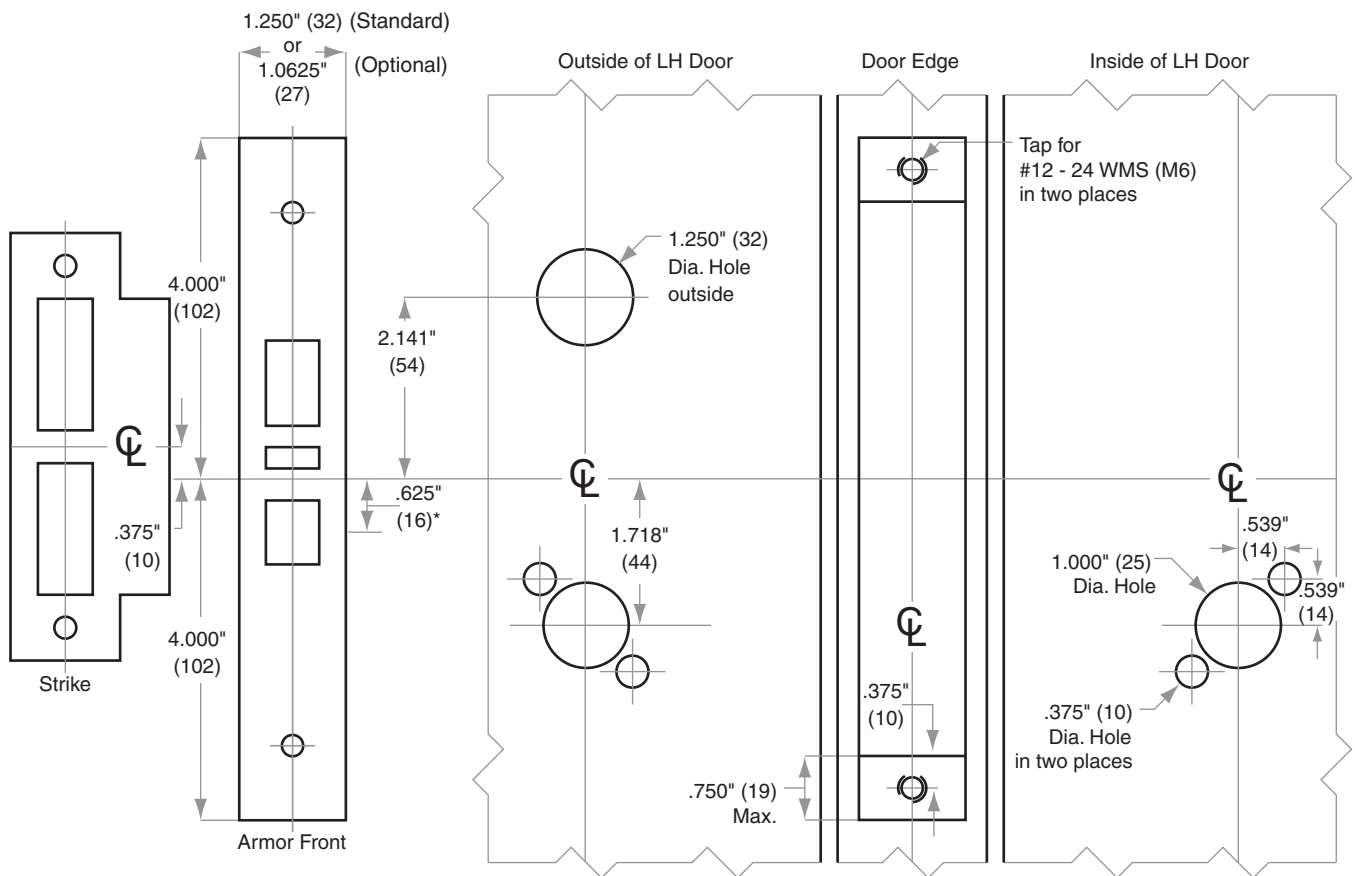

## Door Preparation Template

Models L/LV/LM/LMV9070, L/LV9076,  
L/LV/LM/LMV9080, L/LV9080EL/EU, L9465

TEMPLATE  
**L906**

Door Type: Metal, flat or beveled

Trim: Rose

For Case and Strike dimensions, see Template L1

For Wire Routing see Template L1

### Left Hand (LH) Door Shown

\*Centerline of Armor Front to Centerline of Latch dimension

Dimensions shown in parentheses () are in millimeters.  
Template is not to scale. Standard backset in **bold**.