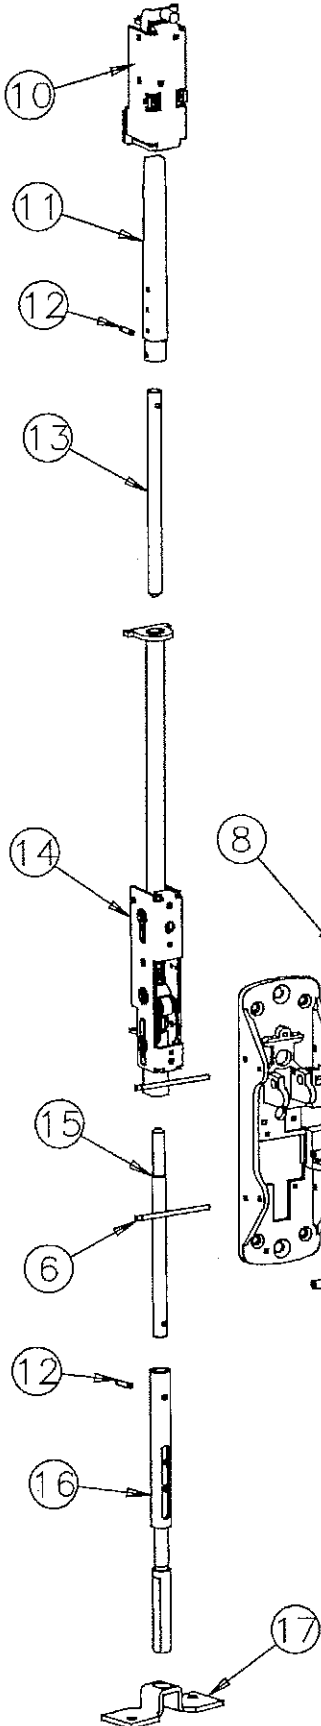

series
Parts List

MD8606 MD8610
MD8613 MD8615
MD8640 MD8643
MD8646 MD8673
MD8674

Parts List

Page No Rev
86.1 C
12/31/2004

CHASSIS ASSEMBLY
LESS COVER

| | | | |
|--------|---------------|--------------|--------------------|
| MD8600 | ALL FUNCTIONS | LHRB RHRB | 68-5068 68-5069 |
|--------|---------------|--------------|--------------------|

| ITEM | ASSY NO. | PART NO. | DESCRIPTION | QTY |
|------|--------------------------|----------|--|-----|
| 1 | | 68-0407 | COVER* | 1 |
| 2 | | 97-0052 | SCREW* #8-32 X 5/16 | 4 |
| 3 | | 68-0011 | MAIN SLIDE | 1 |
| 4 | 68-5068 LH 68-5069 RH | 68-0012 | ROLLER (MAIN SLIDE) | 2 |
| 5 | | 68-0324 | LIFT LEVER PIVOT PIN | 1 |
| 6 | | 68-0323 | CHASSIS PIN | 2 |
| 7 | | 68-0241 | LIFT ARM | 1 |
| 8 | | 01-4512 | SPIROL PIN (LIFT ARM) | 1 |
| 9 | | 68-1503 | LIFT LEVER | 1 |
| 10 | 68-7058 | 68-5374 | TOP CASE ASSY STANDARD | 1 |
| | | 68-5375 | TOP CASE ASSY 1/4" PANEL | |
| | | 68-5376 | TOP CASE ASSY 1/2" PANEL | |
| 11 | | 68-4840 | TOP BOLT ASSY | 1 |
| 12 | | 01-0696 | SPIROL PIN | 1 |
| 13 | | 68-0044 | TOP ROD (SPECIFY DOOR SIZE X CROSSBAR HEIGHT) | 1 |
| 14 | 94-2008 | --- | INNER CASE ASSY | 1 |
| 15 | 68-7059 | 68-0045 | BOTTOM ROD (SPECIFY W/WO THRESHOLD AND CROSSBAR HEIGHT) | 1 |
| 12 | | 01-0696 | SPIROL PIN | 1 |
| 16 | | --- | BOTTOM BOLT ASSY | 1 |
| 17 | | 68-0888 | BOTTOM PLATE | 1 |
| - | | 606 | BOTTOM STRIKE PACK | 1 |
| - | | 68-3677 | SCREW PACK | 1 |
| - | | 650 | TOP STRIKE PACK | 1 |